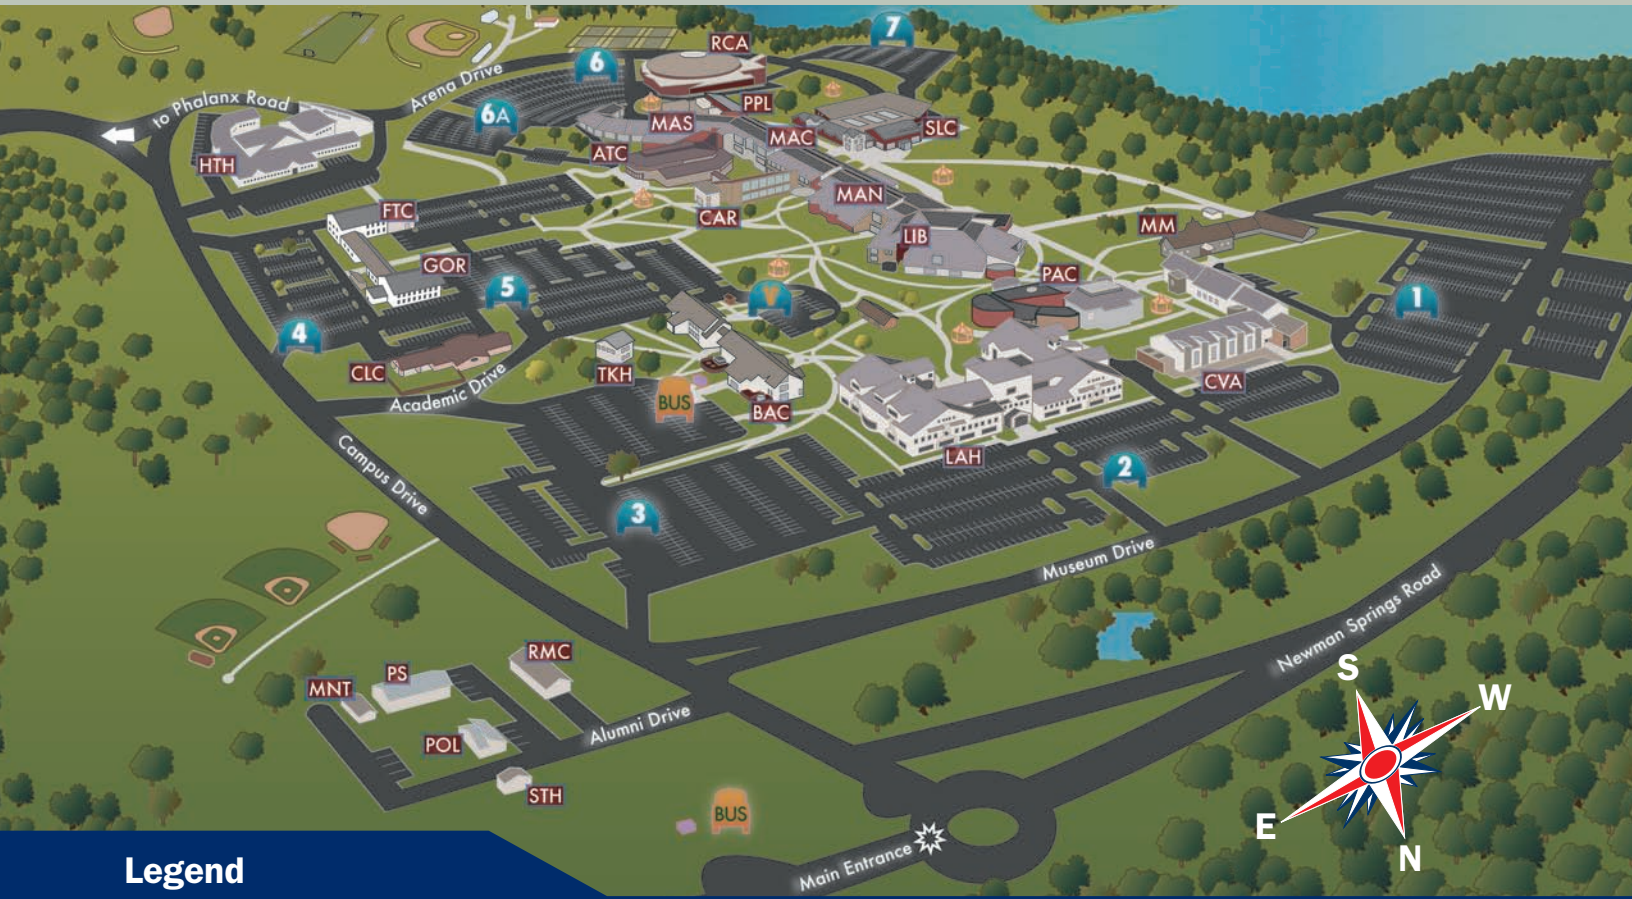

BROOKDALE COMMUNITY COLLEGE

Lincroft Campus Guide

Legend

ATC Advanced Technology Center

90.5 The NIGHT Brookdale Public Radio
 Brookdale Television Studio and Office
 Center for WWII Studies
 Communications Media
 Outreach, Business and Community Development

MM Monmouth Museum**PAC Performing Arts Center****POL Wilbur Ray Police Station****PPL Power Plant**

Facilities Management Office

PS Printshop**RCA Robert J. Collins Arena**

Department of Athletics and Recreation

RMC Receiving & Mail Center**SLC Warner Student Life Center**

Scroll & Pen College Store
 The Paddock Convenience Store
 Jersey Blues Dining Room
 Student Life and Activities Offices
 Student IDs

STH Stryker House

Alumni Association Office

TKH Tackman's House

Holocaust Center
 Service Corps of Retired Executives (SCORE)

Designated Smoking Gazebo

Visitor Parking/Parking Lots

Bus Stop